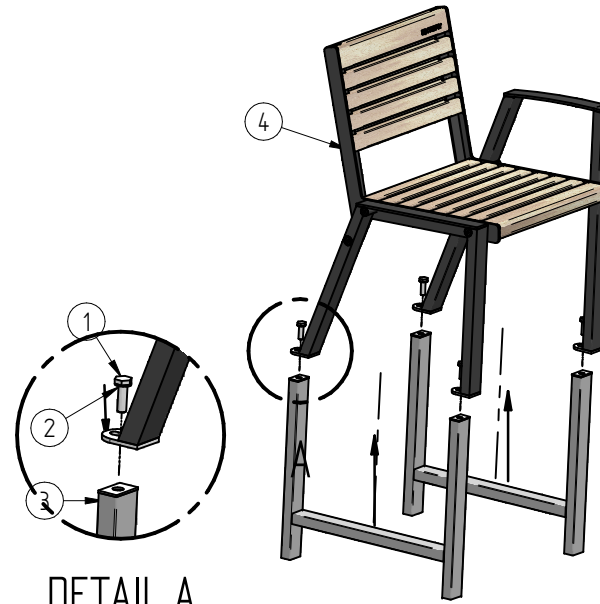

# KLAAR WOOD

### OP. 2

Bolt M12x40 (4 pcs)  
 Washer  $\phi 12$  (4 pcs)

Chair (1 pcs)

4

EXTERY